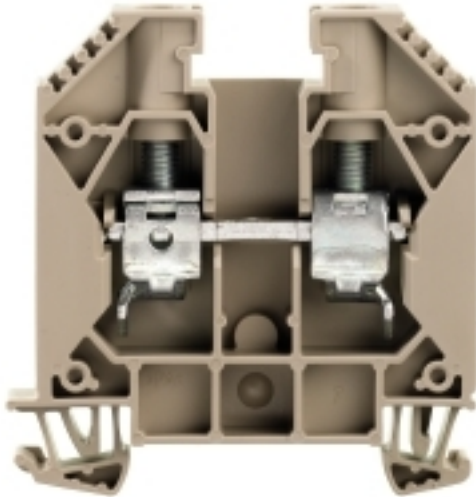

W-Series
WDU 16

Weidmüller Interface GmbH & Co. KG
Klingenbergstraße 16
D-32758 Detmold
Germany
Fon: +49 5231 14-0
Fax: +49 5231 14-292083
www.weidmueller.com

The versatile and extensive range of products - from 0.05 mm² to 300 mm² - means that you have diverse options for your applications at your disposal.

Hardened steel for mechanical strength and high-quality tinned copper for optimum conductivity. All materials comply with RoHS requirements and have been tested to current environment guidelines.

General ordering data

Type	WDU 16
Order No.	1020400000
Version	Feed-through terminal, Screw connection, 16 mm², 1000 V, 76 A, Dark Beige
GTIN (EAN)	4008190127794
Qty.	50 pc(s).